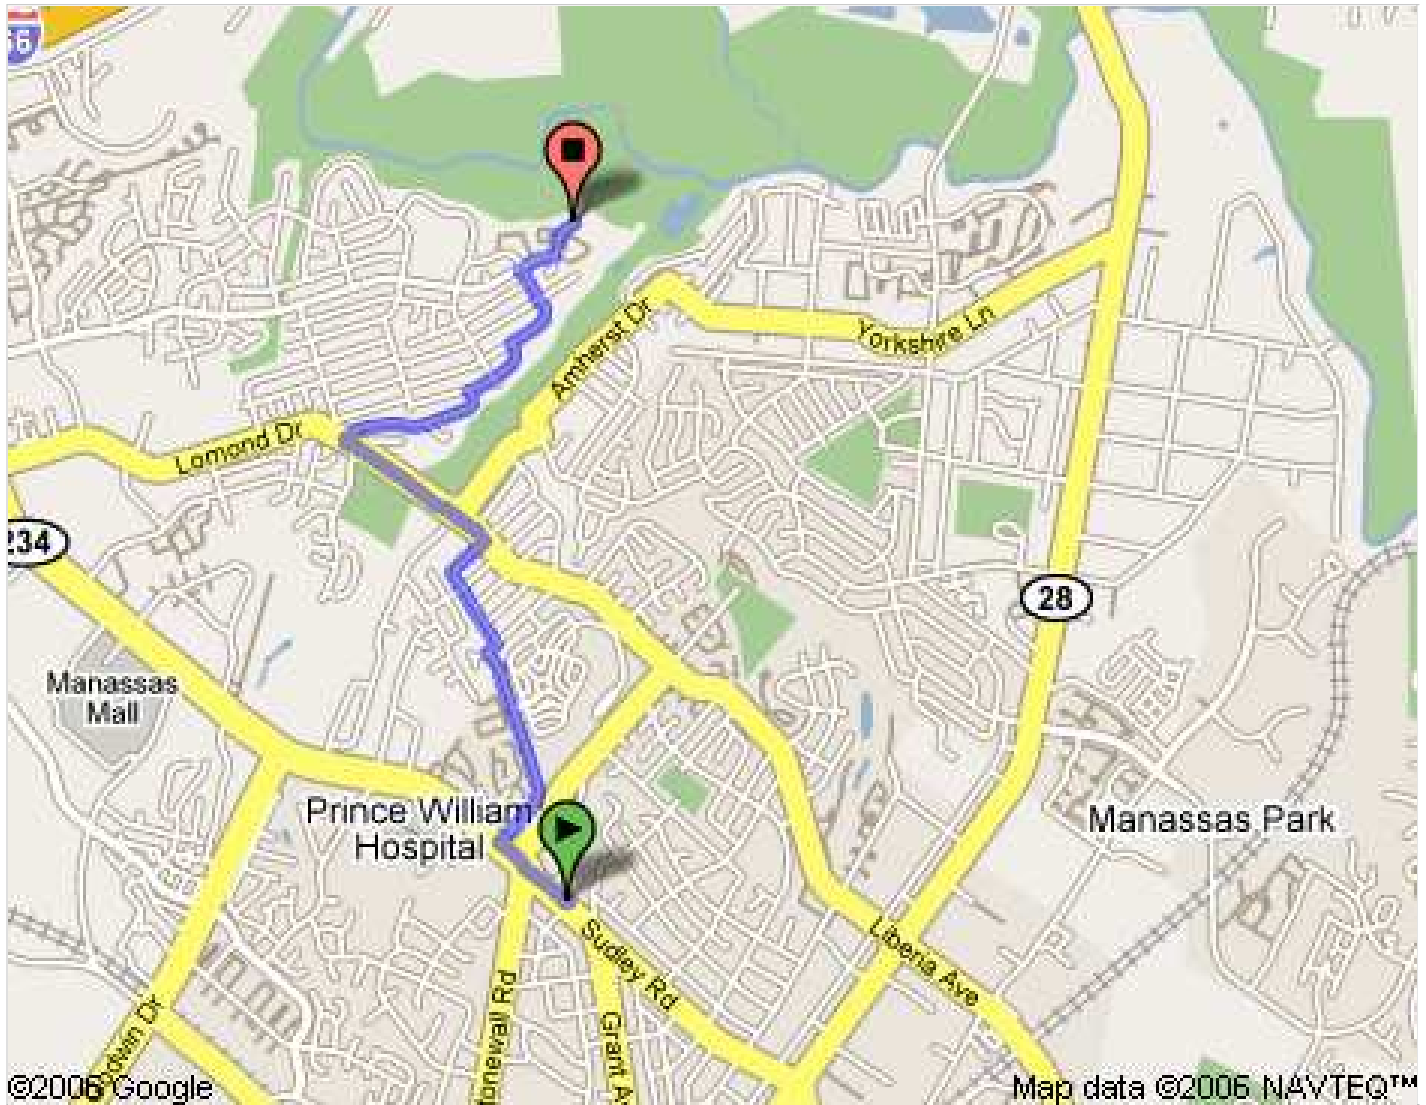

Start address: **8899 Sudley Rd
Manassas, VA 20110**
 End address: **7500 Ben Lomond Park Dr
Manassas, VA 20109**
 Distance: **3.1 mi (about 9 mins)**

1.	Head west from Sudley Rd - go 0.3 mi
2.	Turn right at Plantation Ln - go 0.7 mi
3.	Turn right at Victoria St - go 224 ft
4.	Turn left at Claremont St - go 0.3 mi
5.	Bear right at Westmoreland Ave - go 0.1 mi
6.	Turn left at Lomond South Dr - go 0.1 mi
7.	Continue on Lomond Dr - go 0.4 mi
8.	Turn right at Norfolk St - go 0.5 mi
9.	Turn right at Damascus Dr - go 0.2 mi
10.	Turn right at Lafayette Ave - go 0.3 mi
11.	Turn right at Sudley Manor Dr - go 0.1 mi

12. Turn **left** at **Ben Lomond Park Dr** - go **0.1 mi**

These directions are for planning purposes only. You may find that construction projects, traffic, or other events may cause road conditions to differ from the map results.

Map data ©2006 NAVTEQ™, Tele Atlas